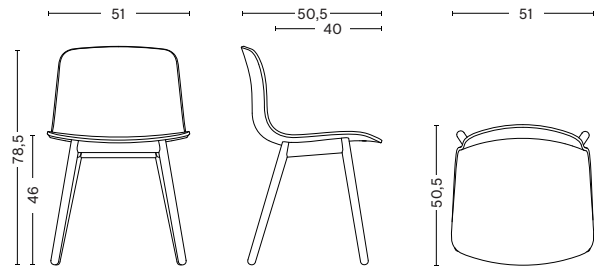

CONSTRUCTION

BASE / Cut from a single piece of plywood with integrated parts, mounted with four solid wooden legs.

HAY

DIMENSIONS

- / WIDTH 51 cm / 20.08"
- / DEPTH 50,5 cm / 19.88"
- / HEIGHT 78,5 cm / 30.91"
- / SEAT HEIGHT 46 cm / 18.11"
- / SEAT DEPTH 40 cm / 15.75"